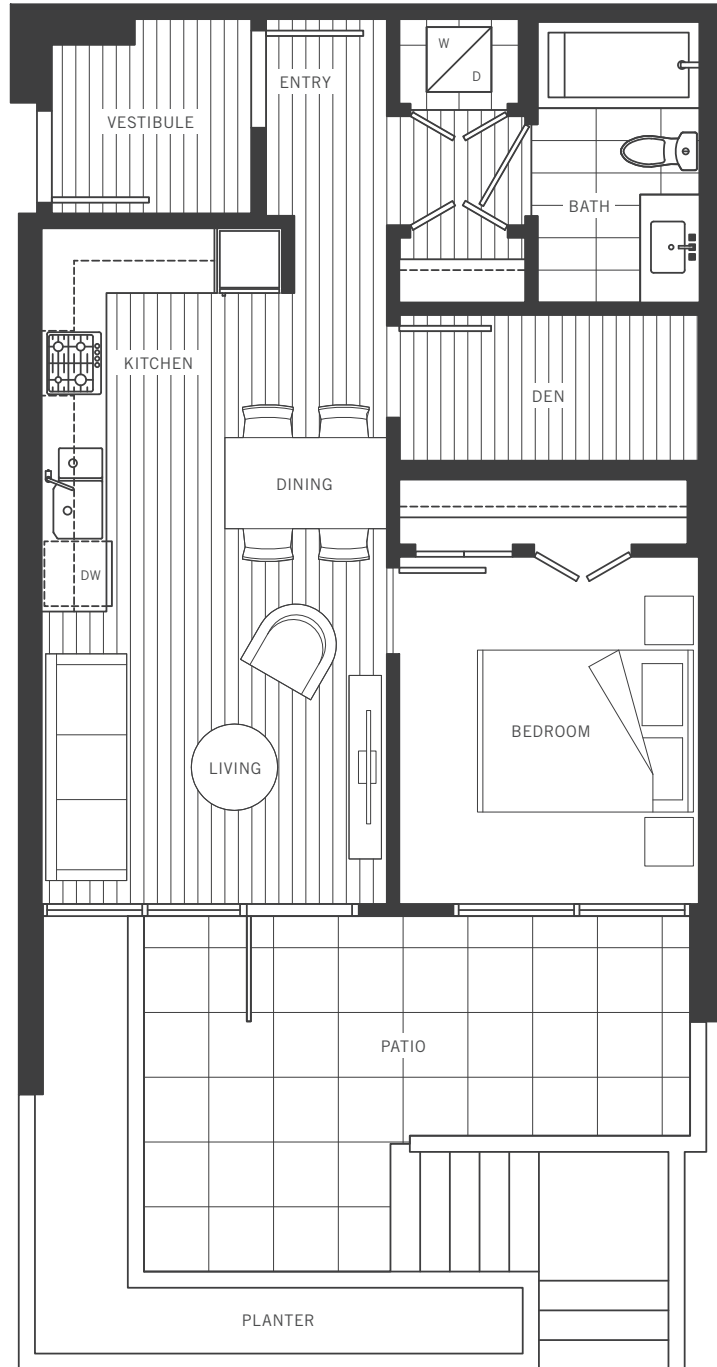

B8

597 SF

*1 Bedroom + Den
1 Bathroom*

WEST 41

OAKRIDGE

The developer reserves the right to make minor modifications or substitutions to building design, specifications and floor plans should they be necessary to maintain the high standards of this community. Square footages are based on preliminary surveyor's measurements and are approximate. E.&O.E.