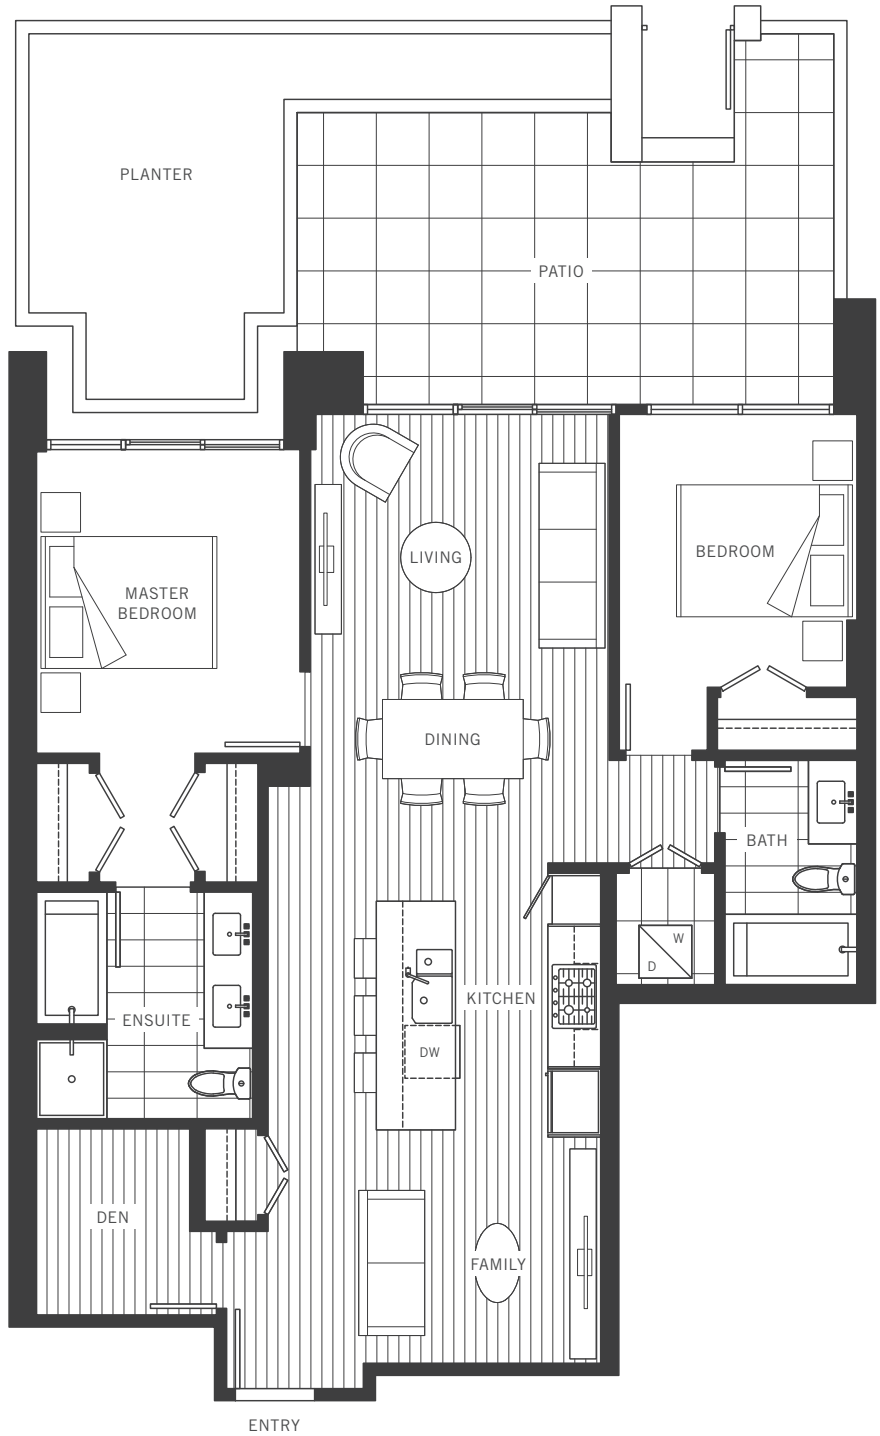

# C9e

1,016 SF

2 Bedroom +  
Den + Family  
2 Bathroom

WEST 41

OAKRIDGE

The developer reserves the right to make minor modifications or substitutions to building design, specifications and floor plans should they be necessary to maintain the high standards of this community. Square footages are based on preliminary surveyor's measurements and are approximate. E.&O.E.